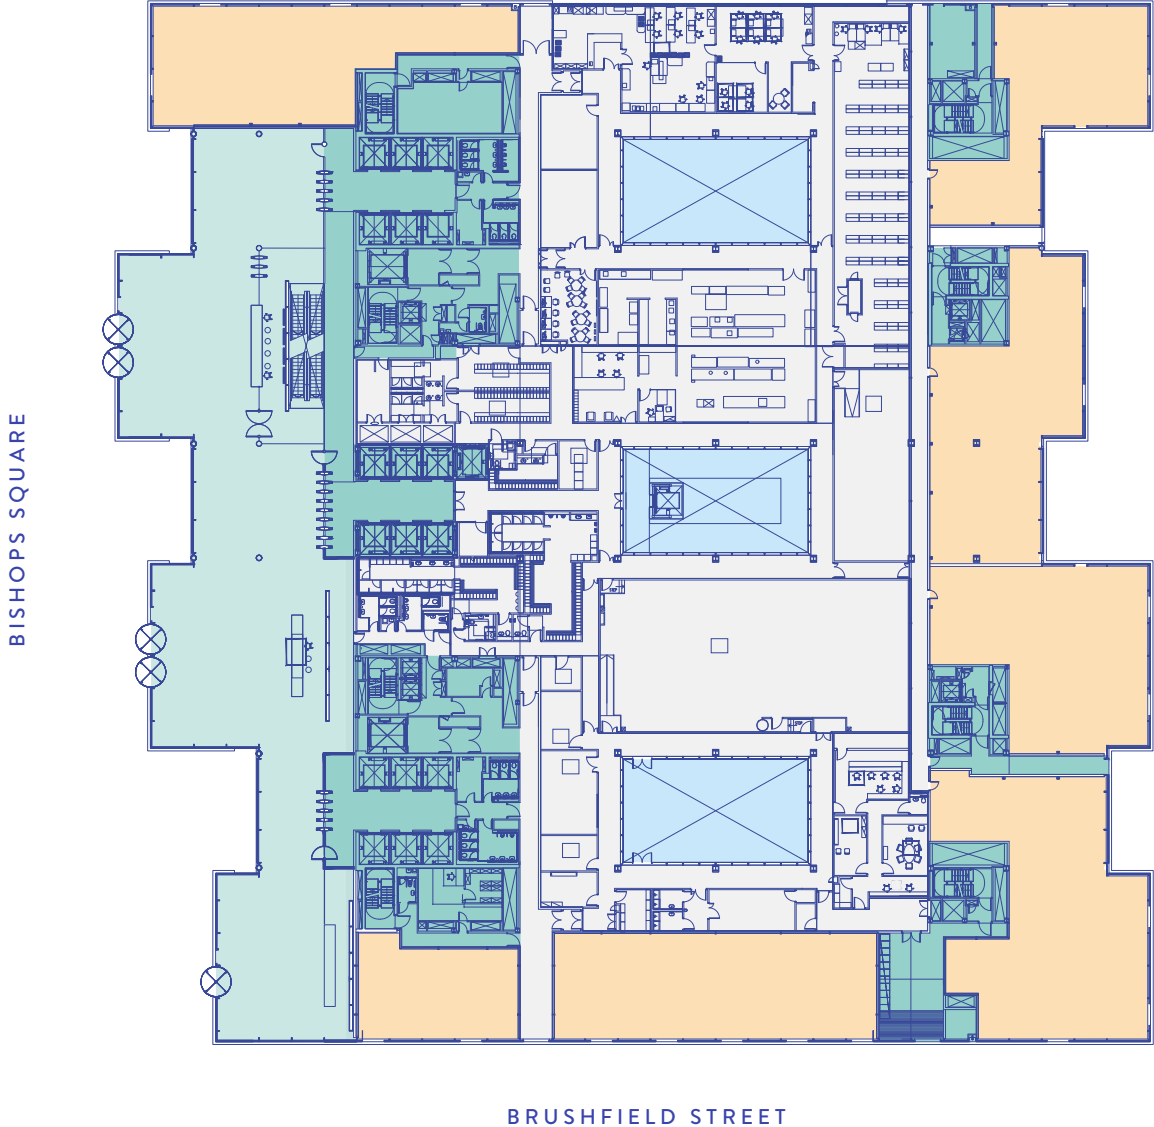

SPITALFIELDS TEN BISHOPS SQUARE

GROUND FLOOR

KEY

- ATRIVM
- CORE
- RECEPTION
- OFFICE
- LET

FLOOR PLANS INDICATIVE ONLY - NOT TO SCALE

SPIRAL FIELDS

TEN BISHOPS SQUARE

PART 3RD FLOOR
11,665 SQ FT (1,084 SQ M)

KEY

Light Blue	ATRIUM	Green	CORE	Orange	OFFICE	Light Orange	LOBBY	Diagonal Hatching	LET
------------	--------	-------	------	--------	--------	--------------	-------	-------------------	-----

FLOOR PLANS INDICATIVE ONLY - NOT TO SCALE