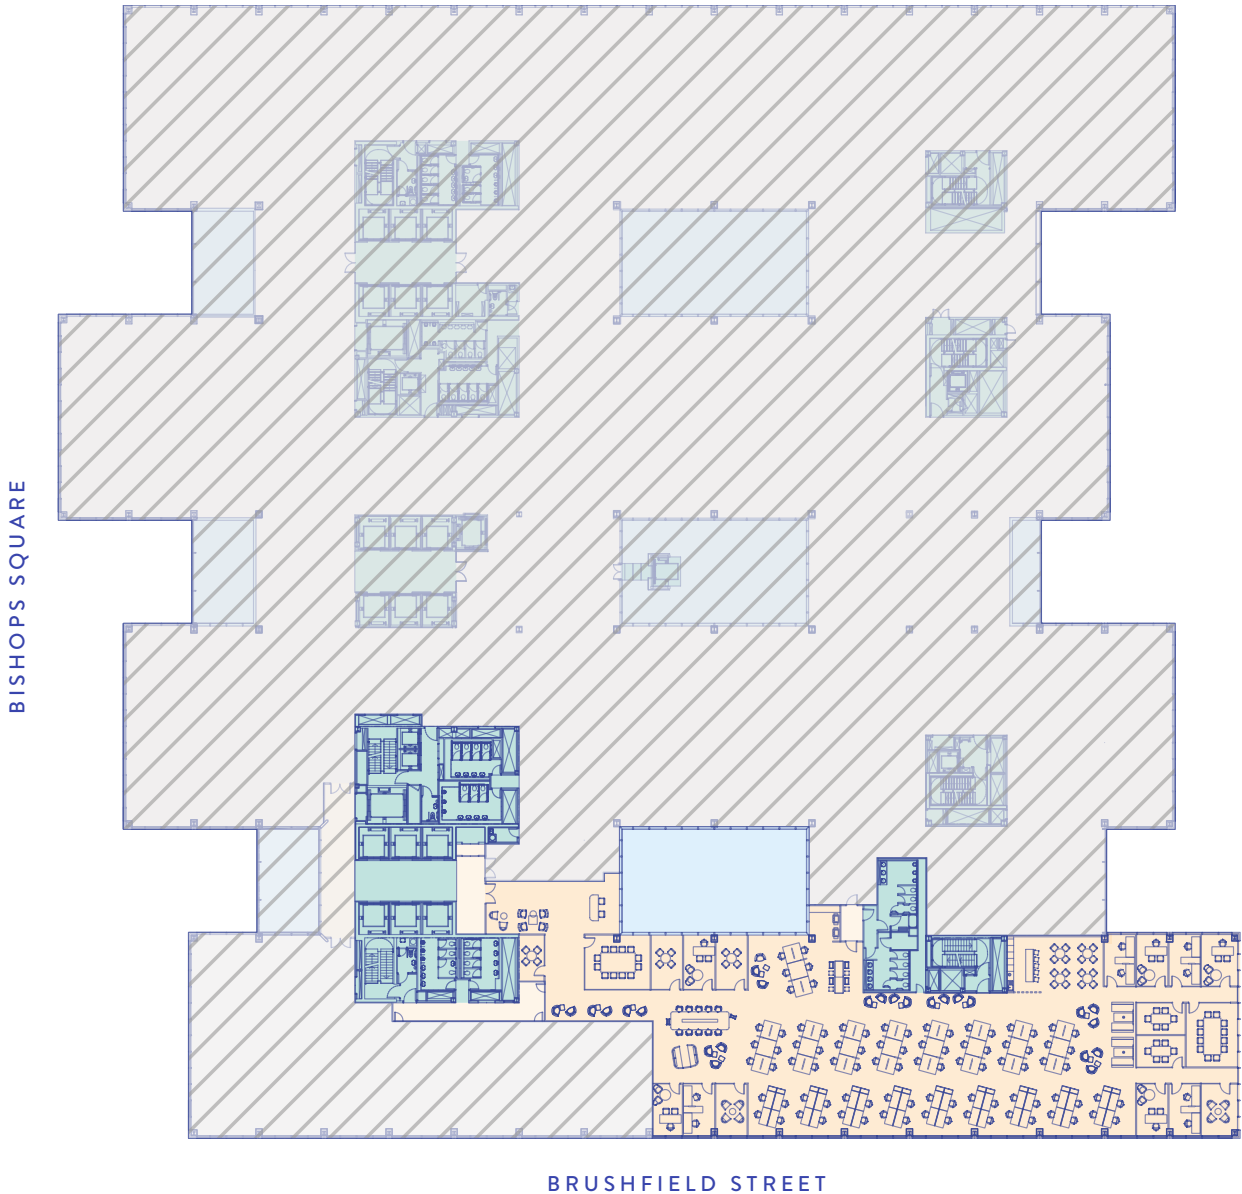

SPITALFIELDS TEN BISHOPS SQUARE

GROUND FLOOR

KEY

- ATRIVM
- CORE
- RECEPTION
- OFFICE
- LET

FLOOR PLANS INDICATIVE ONLY - NOT TO SCALE

SPIRAL FIELDS

TEN BISHOPS SQUARE

PART 3RD FLOOR
11,665 SQ FT (1,084 SQ M)

KEY

Light Blue	ATRIUM	Green	CORE	Orange	OFFICE	Light Orange	LOBBY	Diagonal Hatching	LET
------------	--------	-------	------	--------	--------	--------------	-------	-------------------	-----

FLOOR PLANS INDICATIVE ONLY - NOT TO SCALE