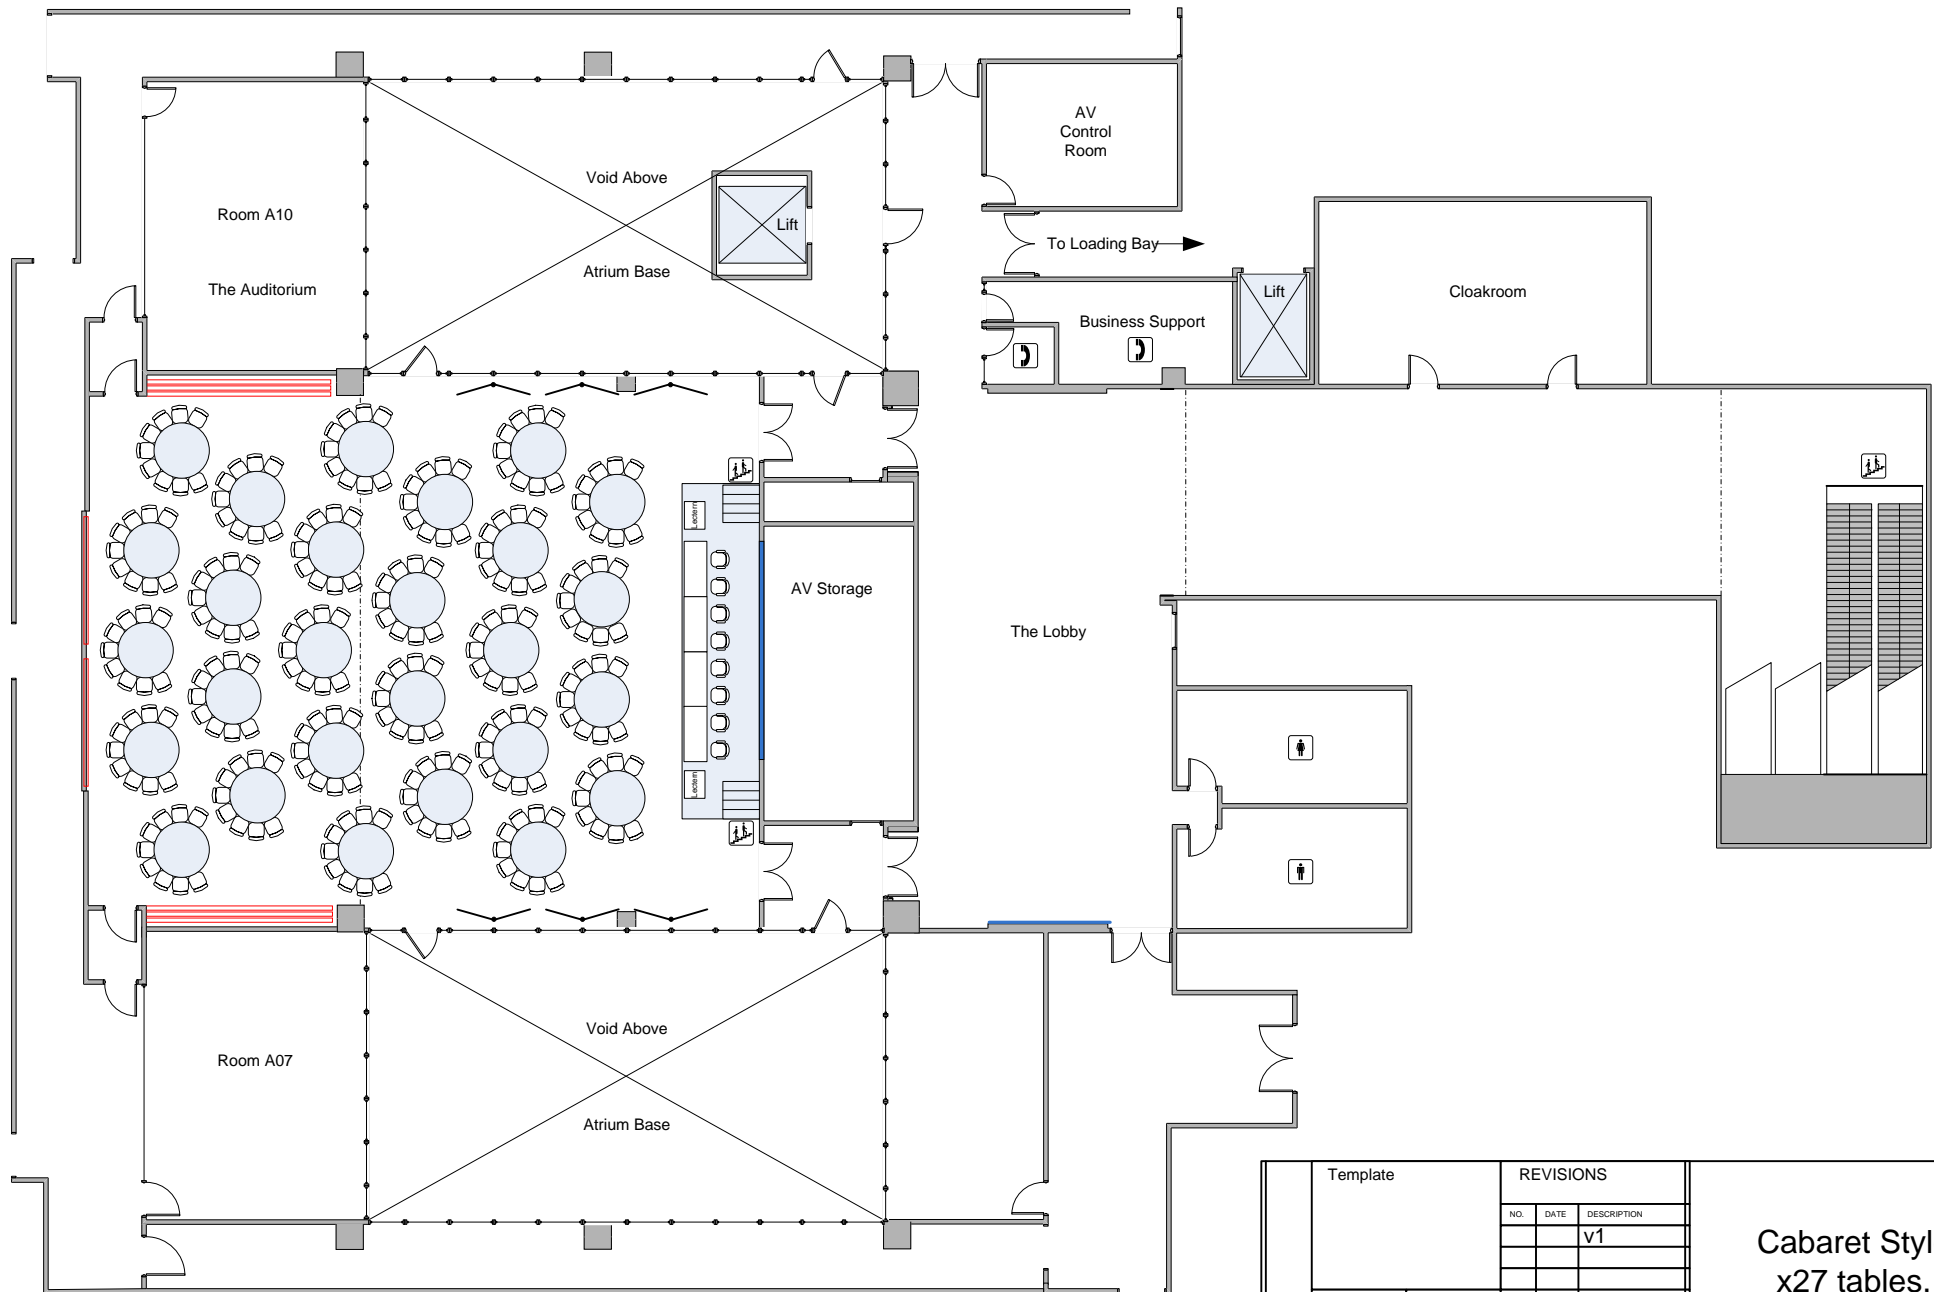

Template		REVISIONS		Theatre Style x300 (red chairs)	
		NO.	DATE		DESCRIPTION
					v1
Event Date	SCALE				
00.00.00	1: 250				
LATEST REVISION	ROOM	COMPANY	DRAWN		
00.00.00	A-Level	proAV	Bartosz Pucilowski		

Template		REVISIONS		<p style="text-align: center;">Cabaret Style x27 tables, x243 purple chairs</p>	
		NO.	DATE		DESCRIPTION
					v1
Event Date	SCALE				
00.00.00	1: 250				
LATEST REVISION	ROOM	COMPANY	DRAWN		
00.00.00	A-Level	proAV	Bartosz Pucilowski		